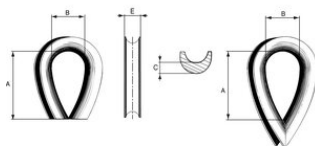

### Product information

**General:** Large opening thimble

... [Read more](#)

---

**Material:** Steel

**Finish:** Zinc plated up to diameter 22 (included), galvanized from diameter 24 mm.  
Cut up to diameter 6 mm

## Thimble large opening

### Technical data

Part code	Rope Ø range	A mm	B mm	C mm	E mm	Weight kg
123100600200	6	40	25	2	10	0.025
123100800200	8	49	31	2.5	12	0.04
123101000200	10	60	37	4	15	0.075
123101200200	12	68	43	4	17	0.013
123101400200	14	78	49	5	20	0.185
123101600200	16	87	55	5	22	0.24
123101800200	18	92	58	5	25	0.325
123102000200	20	98	62	5	27	0.46
123102200200	22	105	66	6	29	0.54
123102400200	24	110	70	6.5	31	0.575
123102600200	26	115	73	6.5	35	0.89
123102800200	28	120	77	6.5	38	1.085
123103000200	30	127	81	7	40	1.2
123103200200	32	134	85	7	42	1.25
123103500200	35	150	98	7	43	1.3