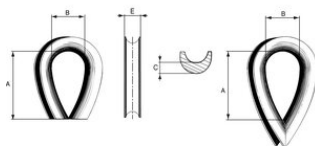

Thimble large opening

Product information

General: Large opening thimble

... [Read more](#)

Material: Steel

Finish: Zinc plated up to diameter 22 (included), galvanized from diameter 24 mm.
Cut up to diameter 6 mm

Thimble large opening

Blueprint

Technical data

Part code	Rope Ø range	A mm	B mm	C mm	E mm	Weight kg
123100600200	6	40	25	2	10	0.025
123100800200	8	49	31	2.5	12	0.04
123101000200	10	60	37	4	15	0.075
123101200200	12	68	43	4	17	0.013
123101400200	14	78	49	5	20	0.185
123101600200	16	87	55	5	22	0.24
123101800200	18	92	58	5	25	0.325
123102000200	20	98	62	5	27	0.46
123102200200	22	105	66	6	29	0.54
123102400200	24	110	70	6.5	31	0.575
123102600200	26	115	73	6.5	35	0.89
123102800200	28	120	77	6.5	38	1.085
123103000200	30	127	81	7	40	1.2
123103200200	32	134	85	7	42	1.25
123103500200	35	150	98	7	43	1.3