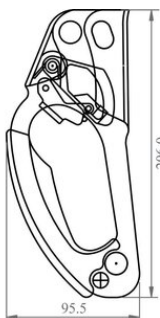

Ascender handle (Left) FA7000200

Product information

Designed for rope climbing, it locks with one hand for comfortable use. It works on a Kernmantle rope 10-12 mm.

... [Read more](#)

Material: Aluminium Alloy.

Marking: According to standard, CE-marked

Temperature range: Do not use with frozen ropes

Finish: Black Anodized

Standard: EN 567

Ascender handle (Left) FA7000200

Blueprint

Technical data

Part code	Max. number of persons	Weight kg
823500000050	1	0.196