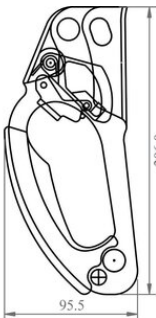

Ascender handle (Left) FA7000200

Product information

Designed for rope climbing, it locks with one hand for comfortable use. It works on a Kernmantle rope 10-12 mm.

... [Read more](#)

Material: Aluminium Alloy.

Marking: According to standard, CE-marked

Temperature range: Do not use with frozen ropes

Finish: Black Anodized

Standard: EN 567

Ascender handle (Left) FA7000200

Blueprint

Technical data

Part code	Max. number of persons	Weight kg
823500000050	1	0.196