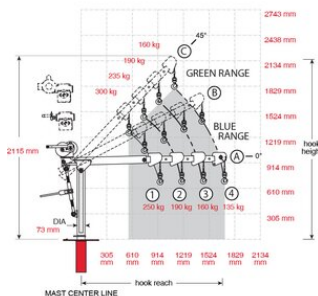

### Product information

- Load ratings up to 300 kg/500 kg
- Portable, heaviest part 12.7 kg/16.3 kg/34 kg
- Rugged and affordable
- Manual or power winch operation
- 360° rotation
- Flexibility due to telescopic arm and different angles of the boom
- Easy, No-Tools Assembly/Disassembly (all individual components less than 12,7 kg // 16.3 kg // 34 kg)
- Variety of bases
- 2-Year warranty
- Proof of load 125% of WLL (Optional)

# Portable Davit Crane Commander

**Blueprint**

**Technical data**

Part code	Capacity max. Reach kg	Capacity min. Reach kg	Max. Reach mm	Min. Reach mm
6011	135	300	1,676	584
6011	250	500	1,676	558
6011	500	500	2,082	711