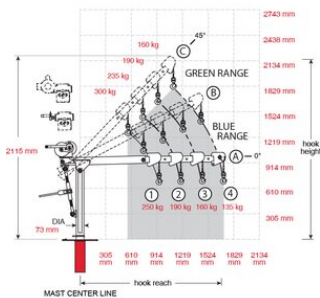

Portable Davit Crane Commander

Product information

- Load ratings up to 300 kg/500 kg
- Portable, heaviest part 12.7 kg/16.3 kg/34 kg
- Rugged and affordable
- Manual or power winch operation
- 360° rotation
- Flexibility due to telescopic arm and different angles of the boom
- Easy, No-Tools Assembly/Disassembly (all individual components less than 12,7 kg // 16.3 kg // 34 kg)
- Variety of bases
- 2-Year warranty
- Proof of load 125% of WLL (Optional)

Machinery directive: 2006/42/EC as amended by Directive 95/16/EC.

... [Read more](#)

Marking: CE-marked
Finish: Powder coated

Portable Davit Crane Commander

Blueprint

Technical data

Part code	Capacity max. Reach kg	Capacity min. Reach kg	Max. Reach mm	Min. Reach mm
6011	135	300	1,676	584
6011	250	500	1,676	558
6011	500	500	2,082	711