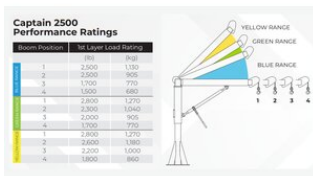

Stationary Captain Crane 5FT25

Blueprint

Technical data

Part code	Capacity max. Reach kg	Capacity min. Reach kg	Max. Reach mm	Min. Reach mm
6011	680	1,000	3,098	1,346