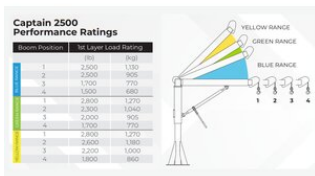

Stationary Captain Crane 5FT25

Blueprint

Technical data

Part code	Capacity max. Reach kg	Capacity min. Reach kg	Max. Reach mm	Min. Reach mm
6011	680	1,000	3,098	1,346