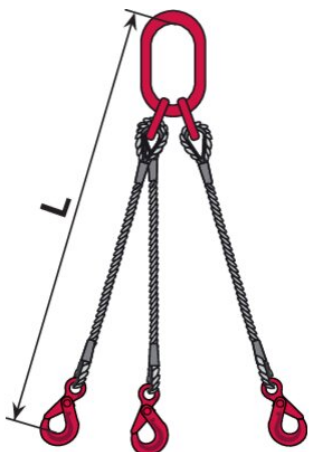

Wire Rope Slings Model 12

Product information

General: 1 leg sling with eye-eye without thimbles. Loading work sling with aluminum ferrules

Resistance: 1770 N/MM² (Y106191xxxxx)

... [Read more](#)
