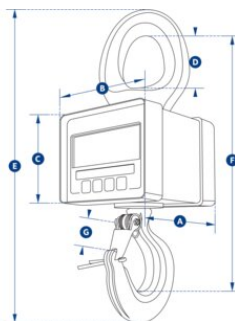

Crane Scale - Miniweigher Plus

Product information

This small and compact mini crane weigher scale will suit most lifting applications, available in capacities from 100kg to 5 tonnes.

The Miniweigher plus crane scale offers robust construction, high accuracy, compact size, and extreme portability. The Miniweigher plus crane scale is often mounted between a winch and a tripod, allowing the load monitoring and safe lowering and raising of equipment and personnel. It has proven to be an indispensable tool for underground sewer, water, gas, and utility vault access.

- High quality Crosby hook and lifting eye
- Supplied with proof test certificate and carry case
- High accuracy
- Selectable Units te, lbs, kN & kg
- Lightweight
- Tare
- Preset Tare
- Overload counter
- 90dB Audible Set Point Alarm

[... Read more](#)

Temperature range: -10°C up to +50°C

Finish: Corrosion resistant

Safety factor: 5:1

Crane Scale - Miniweigher Plus

Blueprint

Technical data

Part code	WLL ton	A mm	B mm	C mm	D mm	E mm	F mm	G mm	Weight
423500010132	0.1	81	112	81	33	222	183	22	1.5
423500030130	0.25	81	112	81	33	222	183	22	1.5
423500050130	0.5	81	112	81	33	222	183	22	1.5
423500100130	1	81	112	81	33	222	183	22	1.5
423500200130	2	117	112	92	43	283	238	28	3.1
423500500130	5	136	112	92	62	349	286	42	8.7