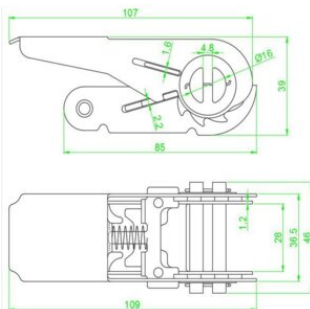

Ratchet Black Line 25mm LC 400 daN 109x36mm

Product information

High quality ratchet 25mm for lashings. Black Line products, ideal for use in areas where fittings should be invisible.

... [Read more](#)

Material: Steel

Finish: Black, painted

Ratchet Black Line 25mm LC 400 daN 109x36mm

Blueprint

Technical data

Part code	LC daN	MBL ton	Length mm	Width	Band width mm	STF daN	Dimensions mm
14.36210101050	400	0.8	109	36	25	150	109x36