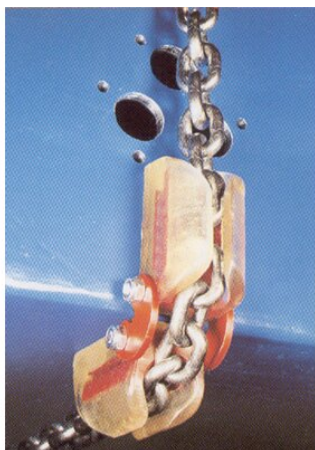

## Corner Protection Secutex SK-K

---

### Product information

**Design:** Open, portable corner protector. Adjustable for all angles. Suitable for wire rope or chain.

... [Read more](#)

---

**Material:** Polyurethane.