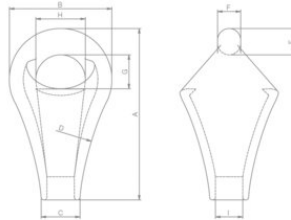

... [Read more](#)

Material: High grade casted steel.

Marking: Manufacturers logo, size and batch number.

Warning: The specified capacities shown are for grab operation. For other applications use safety factor 5:1

Safety factor: 5:1

Rope Pear Socket Nemag

Blueprint

Technical data

Part code	Code	Rope Ø range mm	WLL ton	MBL	A mm	B mm	C mm	D mm	E mm	F mm	G mm	H mm	I mm	Weight kg
122101300120	RP-2	12-13	2	14	95	56	25	195	15.5	13.5	22	25	16	0.4
122101500120	RP-3	14-15	2.5	17.5	109	64	28	220	17.5	15.5	24	29	19	0.6
122101700120	RP-4	16-17	3	22.5	123	70	31	220	19.5	17.5	26	31	21	0.9
122101900120	RP-5	18-19	4.5	27.5	135	84	33	245	21	19	30	42	23	1.3
122102100120	RP-6	20-21	5	35	152	84	36	310	23	21	33	38	26	1.5
122102400120	RP-7	22-24	7	42.5	166	100	40	310	26	23	37	48	30	2.2
122102700120	RP-8	25-27	8	52.5	186	100	43	350	28	25	39	44	32	2.4
122103000120	RP-9	28-30	11	70	202	120	45	350	32	28	40	58	35	3.7
122103300120	RP-10	31-33	13	85	222	120	52	445	32	28.5	45	56	39	4.1
122103600120	RP-11	34-36	15	95	239	142	55	445	36	31.5	50	70	42	5.9
122103900120	RP-12	37-39	17	110	264	142	60	495	39	34.5	51	64	45	6.7
122104200120	RP-13	40-42	21	125	285	166	63	555	43	36.5	59	80	48	9.3
122104500120	RP-14	43-45	26	155	312	166	68	595	47	40	62	72	51	10.5
122104800120	RP-15	46-48	30	180	337	170	75	595	51	44	66	68	55	12.1
122105600120	RP-17	52-56	42.5	240	400	220	84	880	60	54	75	90	63	21.3

Rope Pear Socket Nemag

Combination of the Nemag Rope Pear Socket with Nemag Quick Release Link

A Rope Pear Socket can be fitted to a Quick Release Link of the same size, or to a link with a different size as indicated in table