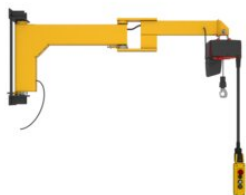

## Wall Mounted Jib Crane BOY BW

---

### Product information

Wall mounted slewing jib crane for indoor use.

The Vetter BOY jib handling crane with foldable jib arm is designed for safe and quick handling of small tools, parts etc. up to 250 kg. The articulating jib arm enables you to easily and precisely reach every corner of the workplace – the crane virtually slews around the corner.

Advantages:

- Foldable jib arm
- Large effective lifting height
- Compact design
- Easy slewing
- Can be mounted on a machine

Contact our crane department for more information.

[... Read more](#)

---

**Marking:** According to standard, CE-marked