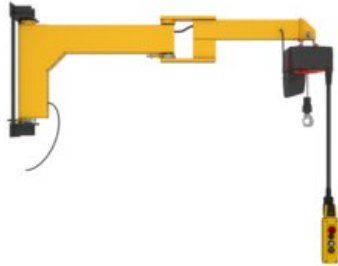

Wall Mounted Jib Crane BOY BW

Product information

Wall mounted slewing jib crane for indoor use.

The Vetter BOY jib handling crane with foldable jib arm is designed for safe and quick handling of small tools, parts etc. up to 250 kg. The articulating jib arm enables you to easily and precisely reach every corner of the workplace – the crane virtually slews around the corner.

Advantages:

- Foldable jib arm
- Large effective lifting height
- Compact design
- Easy slewing
- Can be mounted on a machine

Contact our crane department for more information.

Marking: According to standard, CE-marked