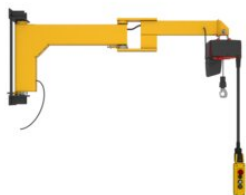

Wall Mounted Jib Crane BOY BW

Product information

Wall mounted slewing jib crane for indoor use.

The Vetter BOY jib handling crane with foldable jib arm is designed for safe and quick handling of small tools, parts etc. up to 250 kg. The articulating jib arm enables you to easily and precisely reach every corner of the workplace – the crane virtually slews around the corner.

Advantages:

- Foldable jib arm
- Large effective lifting height
- Compact design
- Easy slewing
- Can be mounted on a machine

Contact our crane department for more information.

... [Read more](#)

Marking: According to standard, CE-marked