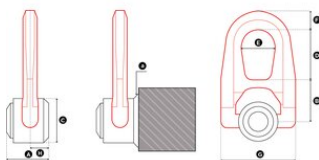

### Product information

- Weld-on swivel hoist ring.
- 360° rotation.
- Swiveling under load.
- 180° articulation.
- Control anti-crack on 100% of the product.
- Fatigue test.

... [Read more](#)

---

**Marking:** According to standard, CE-marked  
**Temperature range:** -20°C up to + 200°C  
**Standard:** EN 1677-1