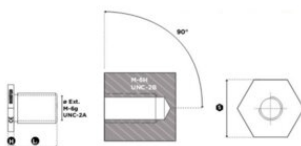

### Product information

Adaptor. Swiveling under load. Control anti-crack on 100% of product.

... [Read more](#)

---

**Marking:** CE-marked, Each ring is accompanied with use recommendations

### Technical data

Part code	Torque Nm	Ext. Thread	Max Int. Thread M ISO	Max Int. Thread UNC	H mm	L1 mm	S mm
4215ADAM24	160	M 24 (x3)	18	5/8"	10	36	50
4215ADAM30	250	M 30 (x3,5)	20	7/8"	10	45	50
4215ADAM36	320	M 36 (x4)	27	1"	10	54	65
4215ADAM42	400	M 42 (x4,5)	33	1"1/4	10	63	75
4215ADAM48	600	M 48 (x5)	39	1"1/2	10	68	75
4215ADAM56	600	M 56 (x5,5)	42	1"3/4	10	78	95
4215ADAM64	600	M 64 (x6)	52	2"	10	90	95
4215ADAM100	600	M 100 (x6)	80	3"1/2	15	100	155