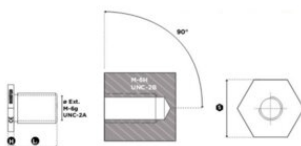

### Product information

Adaptor. Swiveling under load. Control anti-crack on 100% of product. ... [Read more](#)

---

**Marking:** CE-marked, Each ring is accompanied with use recommendations

### Technical data

Part code	Torque Nm	Ext. Thread	Max Int. Thread M ISO	Max Int. Thread UNC	H mm	L1 mm	S mm
4215ADAM24	160	M 24 (x3)	18	5/8"	10	36	50
4215ADAM30	250	M 30 (x3,5)	20	7/8"	10	45	50
4215ADAM36	320	M 36 (x4)	27	1"	10	54	65
4215ADAM42	400	M 42 (x4,5)	33	1"1/4	10	63	75
4215ADAM48	600	M 48 (x5)	39	1"1/2	10	68	75
4215ADAM56	600	M 56 (x5,5)	42	1"3/4	10	78	95
4215ADAM64	600	M 64 (x6)	52	2"	10	90	95
4215ADAM100	600	M 100 (x6)	80	3"1/2	15	100	155