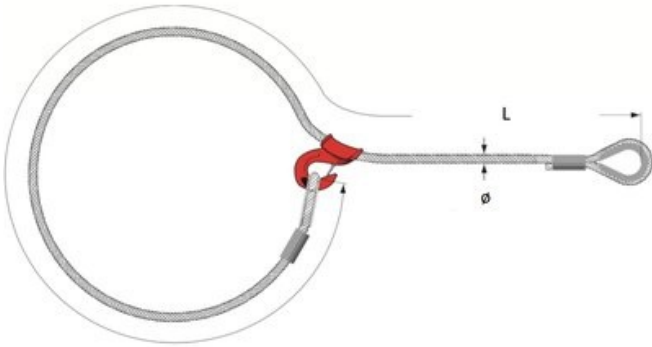

Wire Rope Sling - Choker

Product information

- Galvanized steel wire rope
- Alloy steel choker hook with safety latch

Depending on your needs, the eyes of the slings can be soft eyes or thimble equipped.

Marking: According to standard

Standard: EN 13414-1

Safety factor: 5:1

Part code	Rope diameter mm	WLL ton	Construction mm
1603	8	0.5	6 x 19 APP
1603	10	0.8	6 x 19 APP
1603	11	1	6 x 19 APP
1603	13	1.4	6 x 36 APP
1603	14	1.7	6 x 36 APP
1603	16	2.1	6 x 36 APP
1603	18	2.7	6 x 36 APP
1603	20	3.5	6 x 36 APP
1603	22	4	6 x 36 APP
1603	24	5	6 x 36 APP