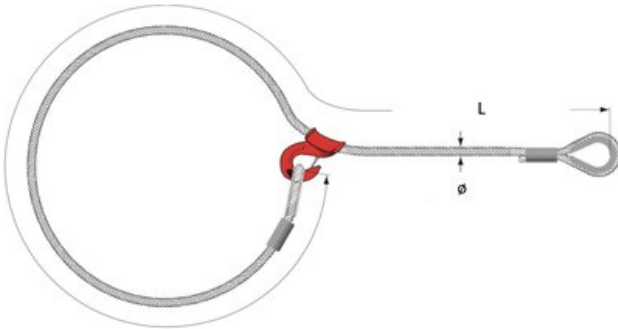

## Wire Rope Sling - Choker

### Product information

- Galvanized steel wire rope
- Alloy steel choker hook with safety latch

Depending on your needs, the eyes of the slings can be soft eyes or thimble equipped.

**Marking:** According to standard

**Standard:** EN 13414-1

**Safety factor:** 5:1

<b>Part code</b>	<b>Rope diameter mm</b>	<b>WLL ton</b>	<b>Construction mm</b>
1603	8	0.5	6 x 19 APP
1603	10	0.8	6 x 19 APP
1603	11	1	6 x 19 APP
1603	13	1.4	6 x 36 APP
1603	14	1.7	6 x 36 APP
1603	16	2.1	6 x 36 APP
1603	18	2.7	6 x 36 APP
1603	20	3.5	6 x 36 APP
1603	22	4	6 x 36 APP
1603	24	5	6 x 36 APP