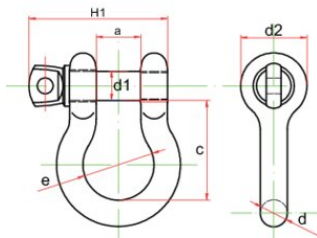

Marking: According to standard, POWERTEX (PT or PTEX) , WLL, CE, size, grade and batch number.

Temperature range: -40°C up to +200°C

Finish: Up to 3/8", matt black powder painted 1/2" and up, matt black electro galvanized

Standard: EN 13889, AS 2741, ASME B30.26

Safety factor: 6:1

Grade: 6

Bow Shackle POWERTEX PBSP Blackline

Blueprint

Technical data

Part code	Code	WLL	Size inch	a* mm	c* mm	d mm	d1 mm	d2 mm	e mm	H1 mm	Weight
420100050840	1332	0.5	1/4	13	29	6.5	8	17.5	20	38	0.048
420100080840	1333	0.75	5/16	13.5	31	8	9.5	21	21.5	42.5	0.082
420100100840	1334	1	3/8	17	36.5	10	11.2	25	26.2	51.5	0.15
420100200840	1336	2	1/2	20.6	47.75	12.7	15.8	30.5	33.3	67	0.3
420100330840	1337	3.25	5/8	27	60	16	19	40	43	85	0.65
420100480840	1338	4.75	3/4	32	71.5	19	22	48	51	98.5	1.01