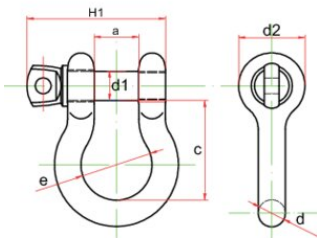

Marking: According to standard, POWERTEX (PT or PTEX) , WLL, CE, size, grade and batch number.

Temperature range: -40°C up to +200°C

Finish: Up to 3/8", matt black powder painted 1/2" and up, matt black electro galvanized

Standard: EN 13889, AS 2741, ASME B30.26

Safety factor: 6:1

Grade: 6

Bow Shackle POWERTEX PBSP Blackline

Blueprint

Technical data

Part code	Code	WLL	Size inch	a* mm	c* mm	d mm	d1 mm	d2 mm	e mm	H1 mm	Weight
420100050840	1332	0.5	1/4	13	29	6.5	8	17.5	20	38	0.048
420100080840	1333	0.75	5/16	13.5	31	8	9.5	21	21.5	42.5	0.082
420100100840	1334	1	3/8	17	36.5	10	11.2	25	26.2	51.5	0.15
420100200840	1336	2	1/2	20.6	47.75	12.7	15.8	30.5	33.3	67	0.3
420100330840	1337	3.25	5/8	27	60	16	19	40	43	85	0.65
420100480840	1338	4.75	3/4	32	71.5	19	22	48	51	98.5	1.01