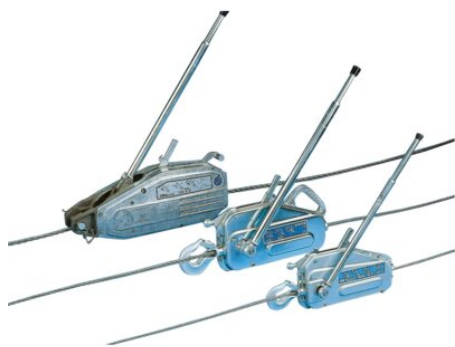

## Pulling and Lifting Hoist, TIRFOR® TU

---

### Product information

Portable hoist to lift and pull loads, for utilisation in numerous configurations with long cable lengths.

- Low weight - quick installation
- No limitation in terms of cable length
- Manageable, light-weight, robust, powerful
- Increase load capacity with deflection sheaves
- Overload protection
- Precise load placement within millimetres

### Technical data

Part code	Code	WLL ton	Lifting height m	Rope Ø mm	Dim. of the machine mm	Handle open/closed mm	Weight kg
501100082000110	TU-8	0.8	20	8,3	527 x 265 x 108	620 - 395	15.5
501100162000110	TU-16	1.6	20	11,5	660 x 330 x 140	1190 - 680	33.5
501100322000110	TU-32	3.2	20	16,3	676 x 330 x 156	1190 - 680	56